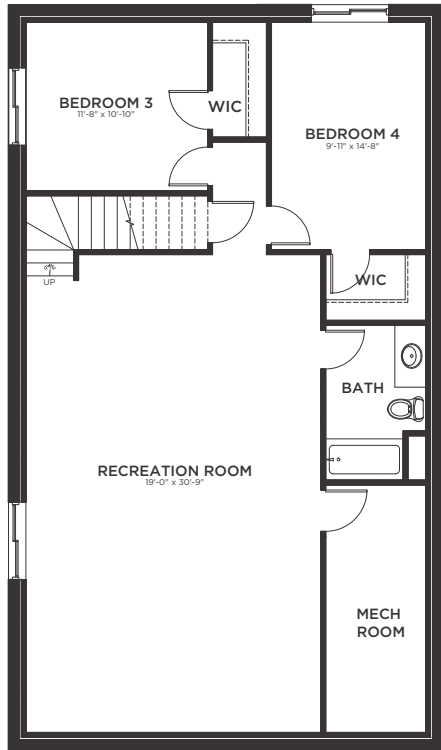

MAIN FLOOR PLAN

1344 SQ.FT.

Tori

More Happiness

Per Square Foot

BASEMENT DEVELOPMENT PLAN

1130 SQ.FT.

NOTES