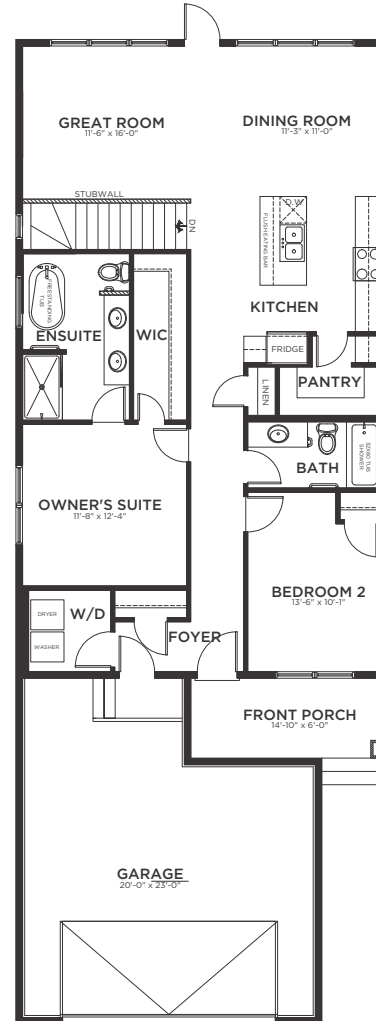

MAIN FLOOR PLAN

1344 SQ.FT.

Tori

More Happiness

Per Square Foot

BASEMENT DEVELOPMENT PLAN

1130 SQ.FT.

NOTES