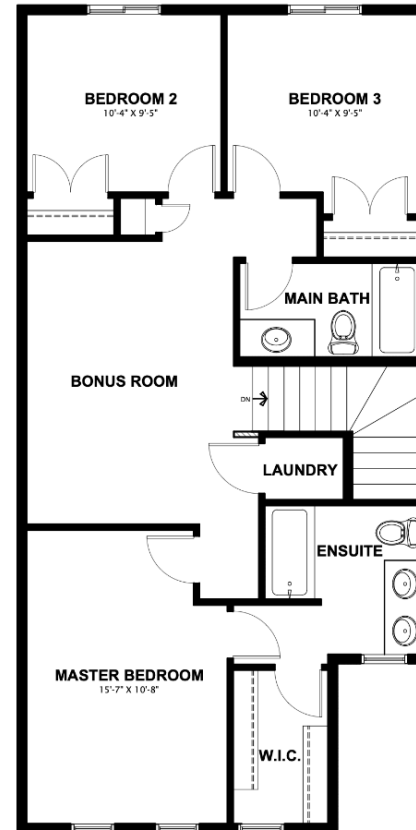

Jayda

MAIN FLOOR PLAN

770 SQ.FT.

SECOND FLOOR PLAN

874 SQ.FT.

More Happiness
Per Square Foot

BASEMENT DEVELOPMENT PLAN

639 SQ.FT (INCLUDES STAIRWELL)

OPTIONAL SECONDARY SUITE

639 SQ.FT (INCLUDES STAIRWELL)

Sales Person:

Contact Info:

Date:

NOTES

*Quotes valid for 30 days