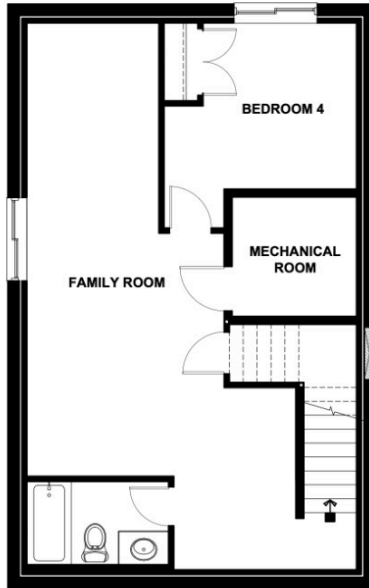

Jayda

MAIN FLOOR PLAN

770 SQ.FT.

SECOND FLOOR PLAN

874 SQ.FT.

More Happiness
Per Square Foot

BASEMENT DEVELOPMENT PLAN

639 SQ.FT (INCLUDES STAIRWELL)

OPTIONAL SECONDARY SUITE

639 SQ.FT (INCLUDES STAIRWELL)

Sales Person:

Contact Info:

Date:

NOTES

*Quotes valid for 30 days