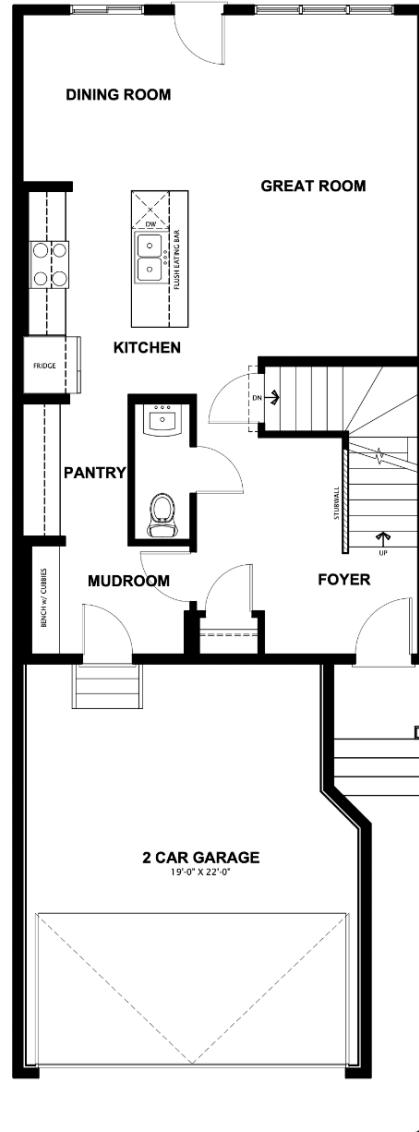

Jayda

MAIN FLOOR PLAN

770 SQ.FT.

SECOND FLOOR PLAN

874 SQ.FT.

More Happiness
Per Square Foot

BASEMENT DEVELOPMENT PLAN

639 SQ.FT (INCLUDES STAIRWELL)

OPTIONAL SECONDARY SUITE

639 SQ.FT (INCLUDES STAIRWELL)

Sales Person:

Contact Info:

Date:

NOTES

*Quotes valid for 30 days