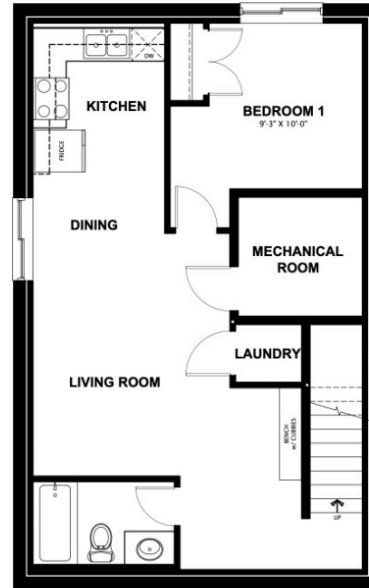

Jayda

MAIN FLOOR PLAN

770 SQ.FT.

SECOND FLOOR PLAN

874 SQ.FT.

More Happiness
Per Square Foot

BASEMENT DEVELOPMENT PLAN

639 SQ.FT (INCLUDES STAIRWELL)

OPTIONAL SECONDARY SUITE

639 SQ.FT (INCLUDES STAIRWELL)

Sales Person:

Contact Info:

Date:

NOTES

*Quotes valid for 30 days