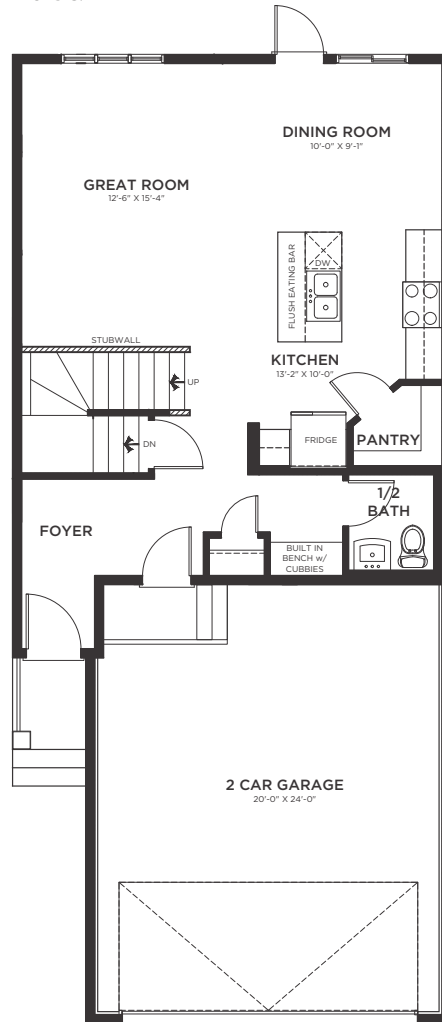

*Dawson*

**MAIN FLOOR PLAN**

716 SQ.FT.

**SECOND FLOOR PLAN**

1098 SQ.FT.

*More Happiness*  
Per Square Foot