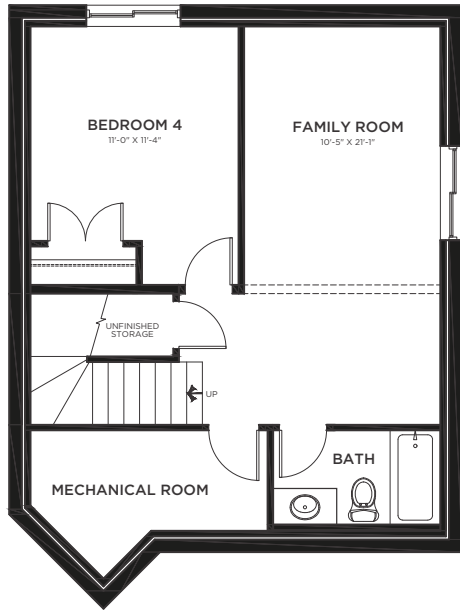

Magee

MAIN FLOOR PLAN
703 SQ.FT. (INCLUDES STAIRWELL)

SECOND FLOOR PLAN
1045 SQ.FT. (NOT INCLUDING STAIRWELL)

More Happiness
Per Square Foot

OPTIONAL BASEMENT DEVELOPMENT

551 SQ.FT. (INCLUDING STAIRWELL)

OPTIONAL SECONDARY SUITE (1BR)

490 SQ.FT.

NOTES

***Quotes valid for 30 days**

Sales Person:

Contact Info:

Date: