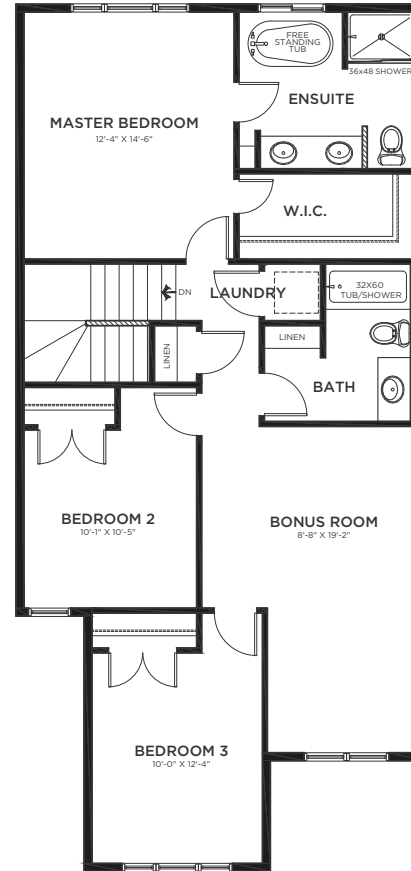

Magee

MAIN FLOOR PLAN
703 SQ.FT. (INCLUDES STAIRWELL)

SECOND FLOOR PLAN
1045 SQ.FT. (NOT INCLUDING STAIRWELL)

More Happiness
Per Square Foot

OPTIONAL BASEMENT DEVELOPMENT

551 SQ.FT. (INCLUDING STAIRWELL)

OPTIONAL SECONDARY SUITE (1BR)

490 SQ.FT.

NOTES

***Quotes valid for 30 days**

Sales Person:

Contact Info:

Date: