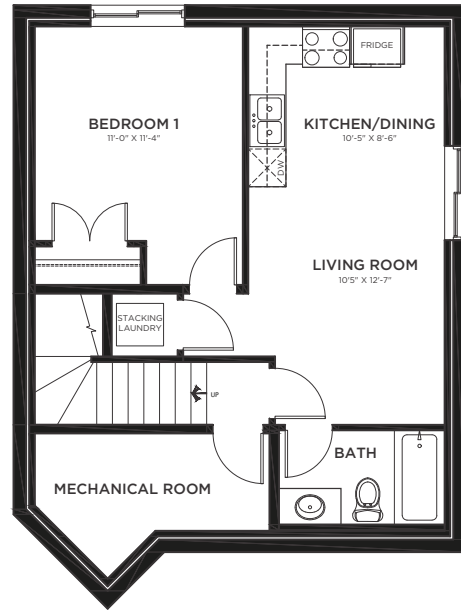

Magee

MAIN FLOOR PLAN
703 SQ.FT. (INCLUDES STAIRWELL)

SECOND FLOOR PLAN
1045 SQ.FT. (NOT INCLUDING STAIRWELL)

More Happiness
Per Square Foot

OPTIONAL BASEMENT DEVELOPMENT

551 SQ.FT. (INCLUDING STAIRWELL)

OPTIONAL SECONDARY SUITE (1BR)

490 SQ.FT.

NOTES

***Quotes valid for 30 days**

Sales Person:

Contact Info:

Date: