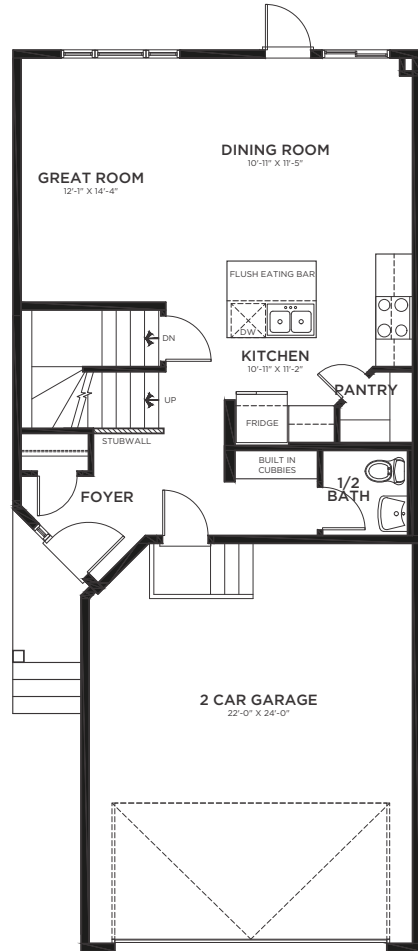

Magee

MAIN FLOOR PLAN
703 SQ.FT. (INCLUDES STAIRWELL)

SECOND FLOOR PLAN
1045 SQ.FT. (NOT INCLUDING STAIRWELL)

More Happiness
Per Square Foot

OPTIONAL BASEMENT DEVELOPMENT

551 SQ.FT. (INCLUDING STAIRWELL)

OPTIONAL SECONDARY SUITE (1BR)

490 SQ.FT.

NOTES

***Quotes valid for 30 days**

Sales Person:

Contact Info:

Date: