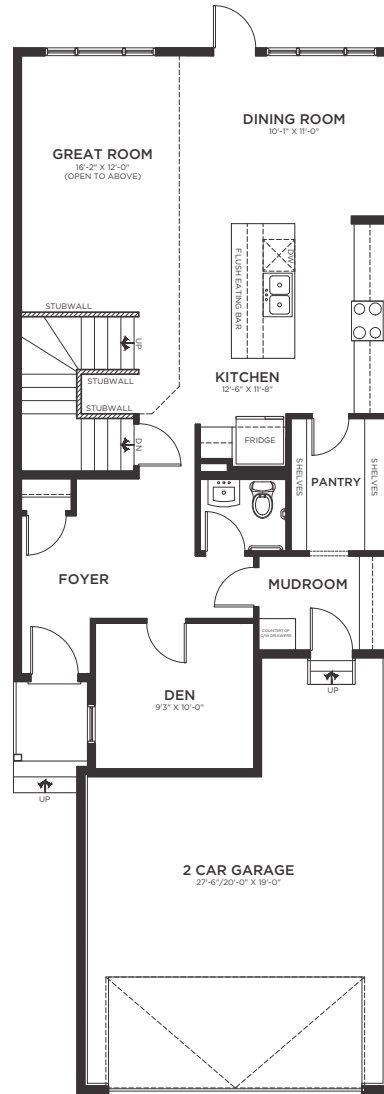

Kayzlee

MAIN FLOOR PLAN
1013 SQ.FT. (INCLUDES STAIRWELL)

SECOND FLOOR PLAN
1129 SQ.FT. (NOT INCLUDING STAIRWELL OR OPEN TO BELOW)

More Happiness
Per Square Foot

OPTIONAL SECOND FLOOR PLAN

1129 SQ.FT. (NOT INCLUDING STAIRWELL OR OPEN TO BELOW)

BASEMENT DEVELOPMENT PLAN

822 SQ.FT. (INCLUDES STAIRWELL)

NOTES

***Quotes valid for 30 days**

Sales Person:

Contact Info:

Date: