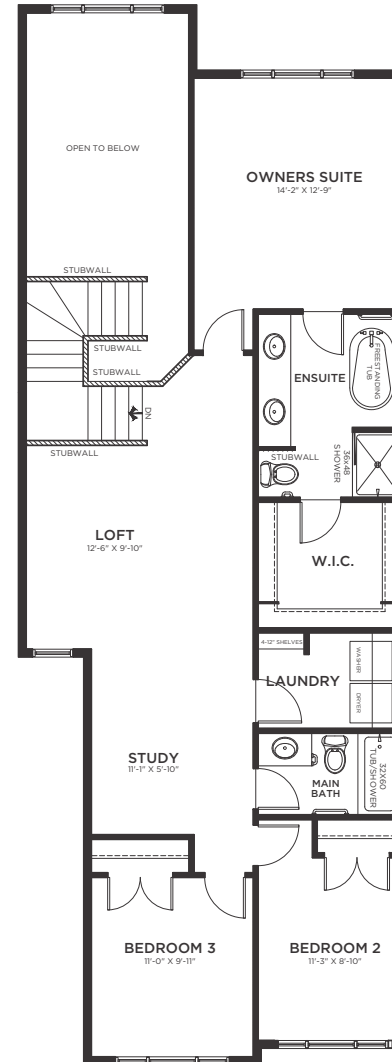

Kayzlee

MAIN FLOOR PLAN
1013 SQ.FT. (INCLUDES STAIRWELL)

SECOND FLOOR PLAN
1129 SQ.FT. (NOT INCLUDING STAIRWELL OR OPEN TO BELOW)

More Happiness
Per Square Foot

OPTIONAL SECOND FLOOR PLAN

1129 SQ.FT. (NOT INCLUDING STAIRWELL OR OPEN TO BELOW)

BASEMENT DEVELOPMENT PLAN

822 SQ.FT. (INCLUDES STAIRWELL)

NOTES

***Quotes valid for 30 days**

Sales Person:

Contact Info:

Date: