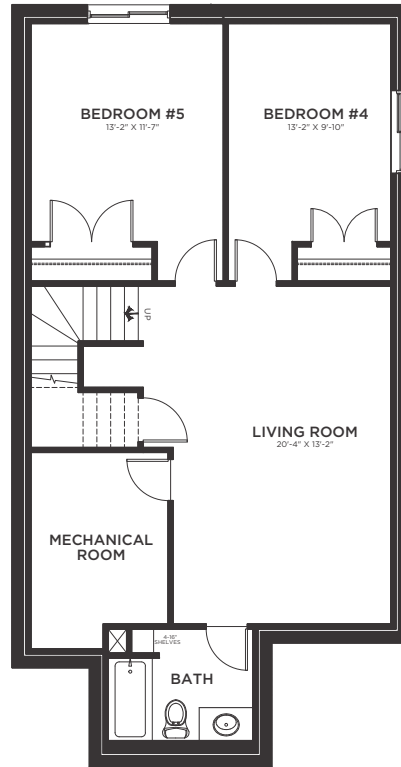

Kayzlee

MAIN FLOOR PLAN
1013 SQ.FT. (INCLUDES STAIRWELL)

SECOND FLOOR PLAN
1129 SQ.FT. (NOT INCLUDING STAIRWELL OR OPEN TO BELOW)

More Happiness
Per Square Foot

OPTIONAL SECOND FLOOR PLAN

1129 SQ.FT. (NOT INCLUDING STAIRWELL OR OPEN TO BELOW)

BASEMENT DEVELOPMENT PLAN

822 SQ.FT. (INCLUDES STAIRWELL)

NOTES

***Quotes valid for 30 days**

Sales Person:

Contact Info:

Date: