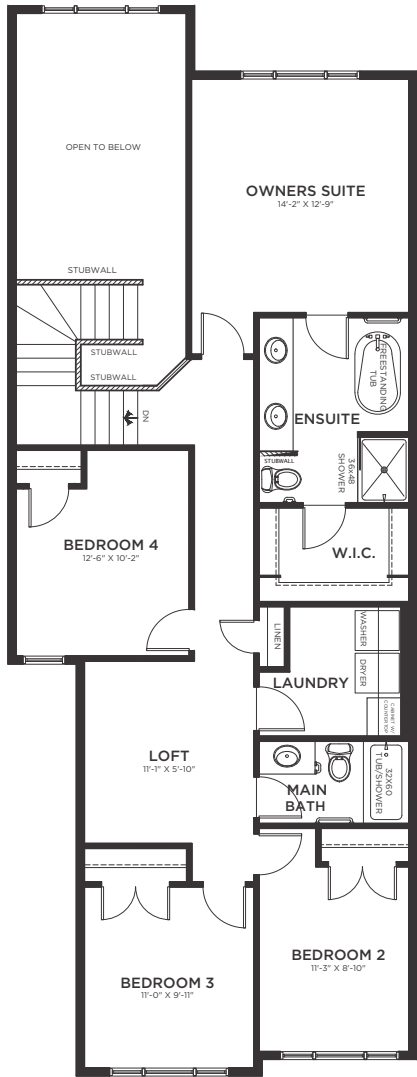

Kayzlee

MAIN FLOOR PLAN
1013 SQ.FT. (INCLUDES STAIRWELL)

SECOND FLOOR PLAN
1129 SQ.FT. (NOT INCLUDING STAIRWELL OR OPEN TO BELOW)

More Happiness
Per Square Foot

OPTIONAL SECOND FLOOR PLAN

1129 SQ.FT. (NOT INCLUDING STAIRWELL OR OPEN TO BELOW)

BASEMENT DEVELOPMENT PLAN

822 SQ.FT. (INCLUDES STAIRWELL)

NOTES

***Quotes valid for 30 days**

Sales Person:

Contact Info:

Date: