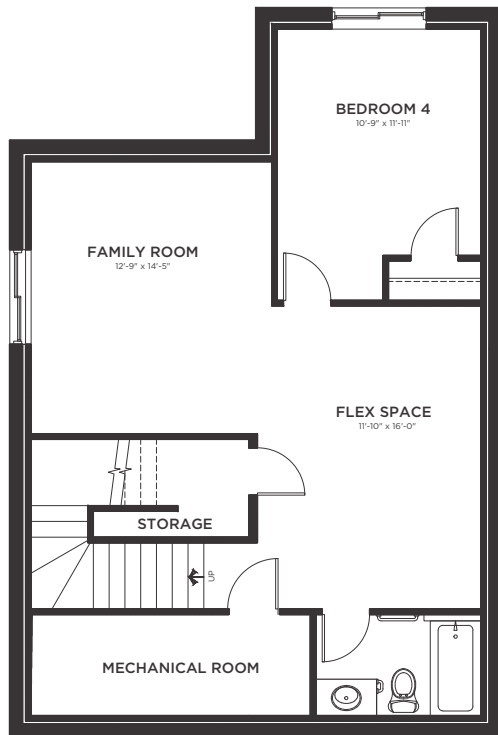

Finn

MAIN FLOOR PLAN

910 SQ.FT. (INCLUDES STAIRWELL)

SECOND FLOOR PLAN

1054 SQ.FT. (NOT INCLUDING STAIRWELL)

More Happiness
Per Square Foot

BASEMENT DEVELOPMENT PLAN

737 SQ.FT. (INCLUDES STAIRWELL)

OPTIONAL SECONDARY SUITE PLAN

737 SQ.FT. (INCLUDES STAIRWELL)

NOTES

*Quotes valid for 30 days

Sales Person:

Contact Info:

Date: