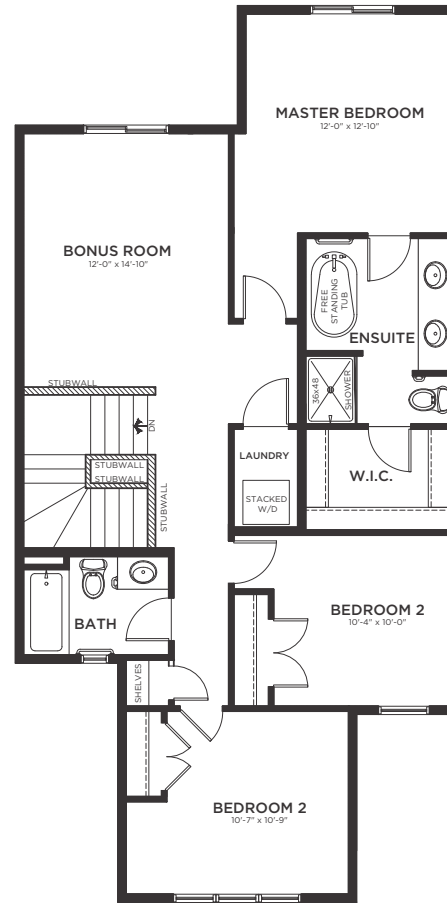

Finn

MAIN FLOOR PLAN

910 SQ.FT. (INCLUDES STAIRWELL)

SECOND FLOOR PLAN

1054 SQ.FT. (NOT INCLUDING STAIRWELL)

More Happiness
Per Square Foot

BASEMENT DEVELOPMENT PLAN

737 SQ.FT. (INCLUDES STAIRWELL)

OPTIONAL SECONDARY SUITE PLAN

737 SQ.FT. (INCLUDES STAIRWELL)

NOTES

*Quotes valid for 30 days

Sales Person:

Contact Info:

Date: