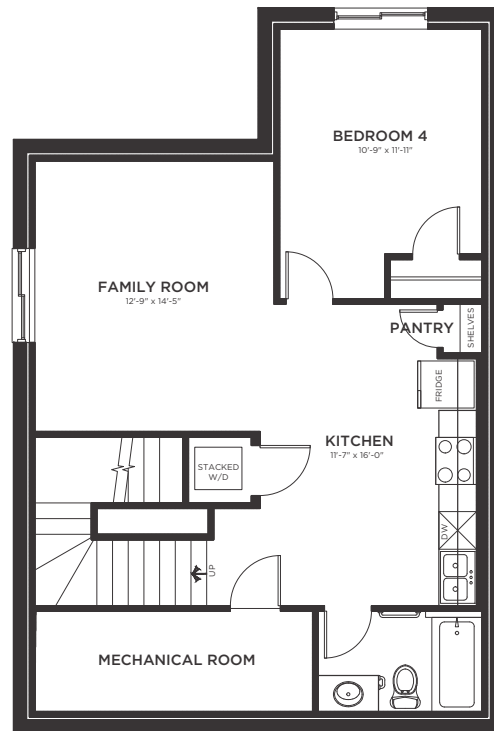

Finn

MAIN FLOOR PLAN

910 SQ.FT. (INCLUDES STAIRWELL)

SECOND FLOOR PLAN

1054 SQ.FT. (NOT INCLUDING STAIRWELL)

More Happiness
Per Square Foot

BASEMENT DEVELOPMENT PLAN

737 SQ.FT. (INCLUDES STAIRWELL)

OPTIONAL SECONDARY SUITE PLAN

737 SQ.FT. (INCLUDES STAIRWELL)

NOTES

*Quotes valid for 30 days

Sales Person:

Contact Info:

Date: