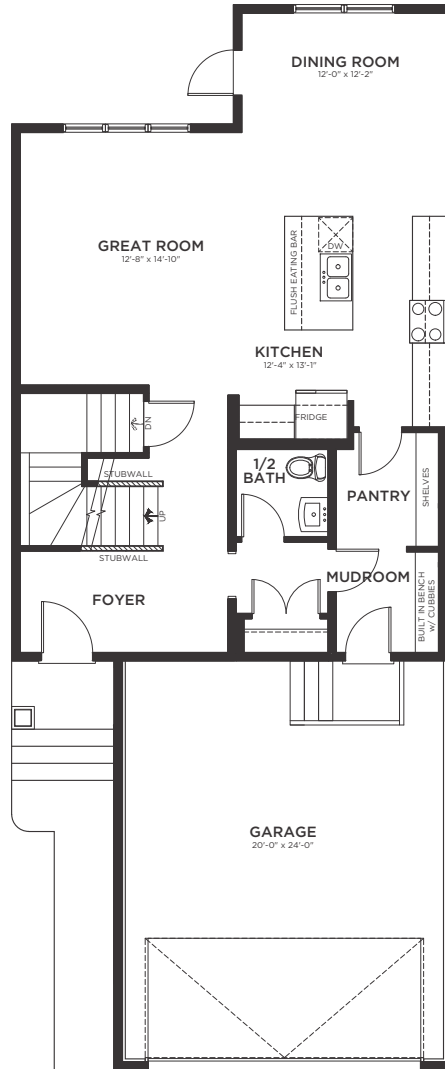

Finn

MAIN FLOOR PLAN

910 SQ.FT. (INCLUDES STAIRWELL)

SECOND FLOOR PLAN

1054 SQ.FT. (NOT INCLUDING STAIRWELL)

More Happiness
Per Square Foot

BASEMENT DEVELOPMENT PLAN

737 SQ.FT. (INCLUDES STAIRWELL)

OPTIONAL SECONDARY SUITE PLAN

737 SQ.FT. (INCLUDES STAIRWELL)

NOTES

*Quotes valid for 30 days

Sales Person:

Contact Info:

Date: