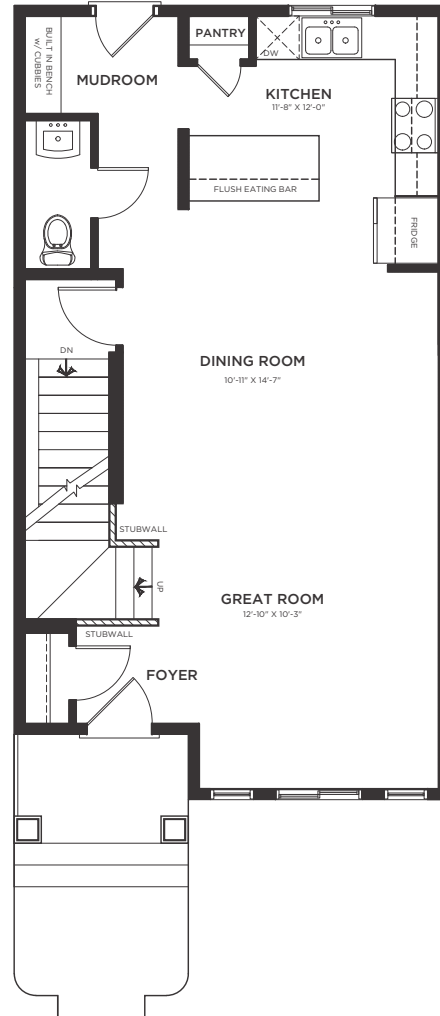

*Aurora*

**MAIN FLOOR PLAN**  
706 SQ.FT.

**SECOND FLOOR PLAN**  
657 SQ.FT.

*More Happiness*  
Per Square Foot