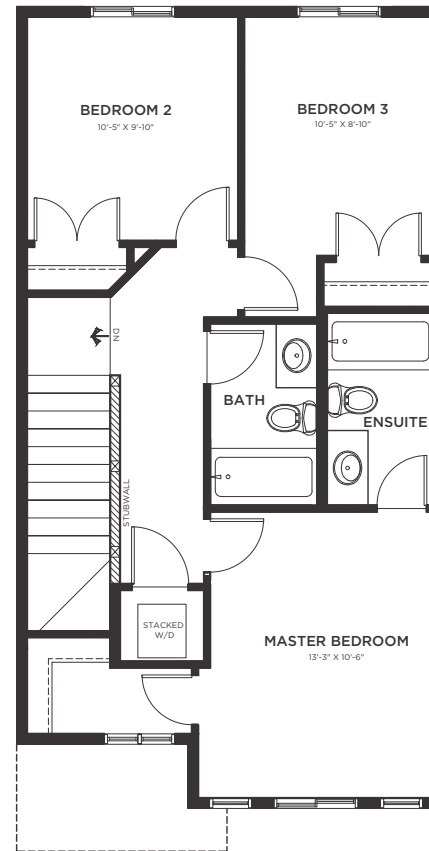

*Aurora*

**MAIN FLOOR PLAN**  
706 SQ.FT.

**SECOND FLOOR PLAN**  
657 SQ.FT.

*More Happiness*  
Per Square Foot